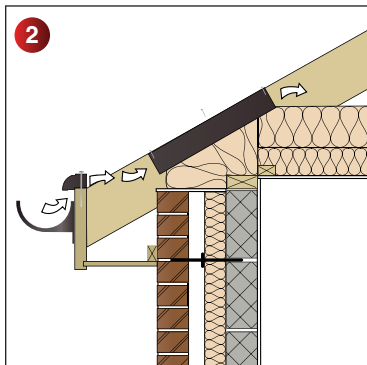

easy-trim®
Ventilation

Easy-Trim Eaves Vent Kit
Step-by-Step Instructions

TEXT

TEXT

TEXT

TEXT

TEXT

TEXT

Tel: +44 (0) 845 034 6008

e: enquiries@easy-trim.co.uk

f: +44 (0) 845 034 6010

Unit 12B Metcalf Drive
Altham Industrial Estate | Altham
Lancashire | BB5 5TU | England

w: www.easy-trim.co.uk

find us: