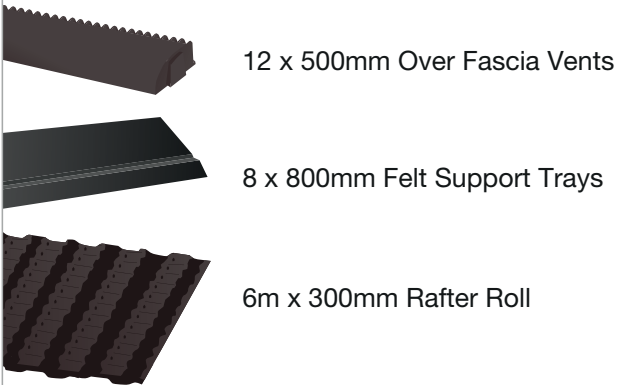

Easy-Trim Eaves Vent Kit

easy-trim® Ventilation

6 metre Kit Contents:

Text

Before installation, please ensure your kit contains the correct quantities of components.

Tel: +44 (0) 845 034 6008

e: enquiries@easy-trim.co.uk