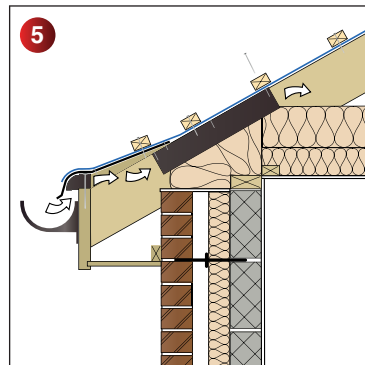

easy-trim®
Ventilation

Easy-Trim Eaves Vent Kit
Step-by-Step Instructions

TEXT

TEXT

TEXT

TEXT

TEXT

TEXT

Tel: +44 (0) 845 034 6008

e: enquiries@easy-trim.co.uk

f: +44 (0) 845 034 6010

Unit 12B Metcalf Drive
Altham Industrial Estate | Altham
Lancashire | BB5 5TU | England

w: www.easy-trim.co.uk

find us: