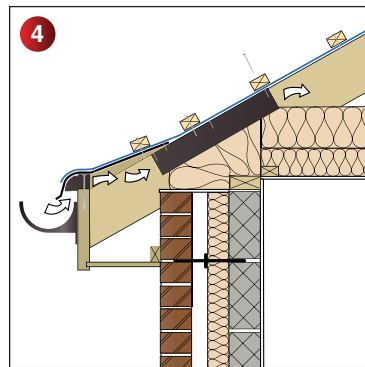

easy-trim®
Ventilation

Easy-Trim Eaves Vent Kit
Step-by-Step Instructions

TEXT

TEXT

TEXT

TEXT

TEXT

TEXT

Tel: +44 (0) 845 034 6008

e: enquiries@easy-trim.co.uk

f: +44 (0) 845 034 6010

Unit 12B Metcalf Drive
Altham Industrial Estate | Altham
Lancashire | BB5 5TU | England

w: www.easy-trim.co.uk

find us: